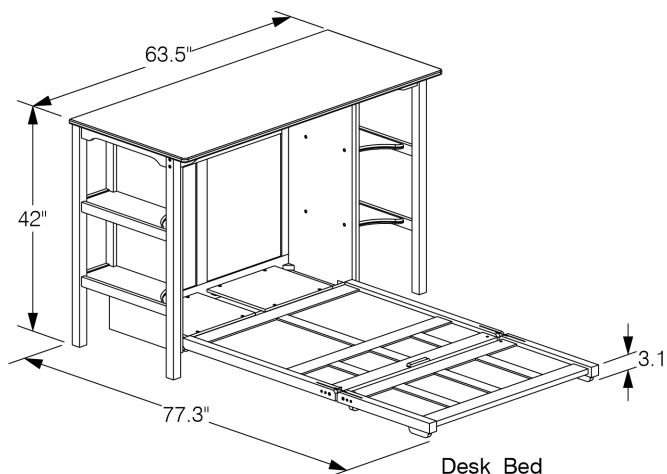

Desk

Desk Bed

SIESTA DESK CHAIR

SIESTA DESK BED - TWIN SIZE

**Siesta Desk Bed**

Cabinet & Legs- Box 1 of 2  
 DESKB-STA1-TWN-  
 Cabinet Top & Rail- Box 2 of 2  
 DESKB-STA2-TWN-

Box H	Box W	Box L	Cubes	Net Wt.	Gr. Wt.
1140mm	550mm	1185mm	0.743m3	58.0Kg	68.0Kg
44.9"	21.7"	46.7"	26.24cuft	127.9lb	149.9lb
70mm	795mm	1710mm	0.095m3	19.0Kg	23.0Kg
2.8"	31.3"	67.3"	3.36cuft	41.9lb	50.7lb

**Siesta Desk Chair (Wooden Seat)**

DESKB-CHAIR-

Box H	Box W	Box L	Cubes	Net Wt.	Gr. Wt.
1072mm	202mm	505mm	0.109m3	8.5Kg	10.0Kg
42.2"	8.0"	19.9"	3.86cuft	18.7lb	22.0lb

**Assembled Product and Carton Dimensions\***