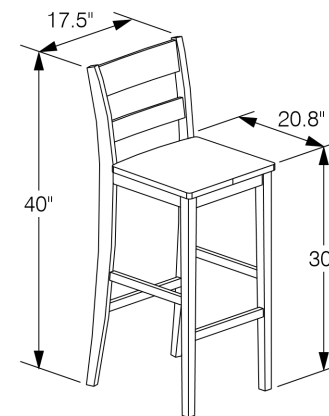

Desk

Desk Bed

SIESTA DESK CHAIR

SIESTA DESK BED - TWIN SIZE

**Siesta Desk Bed**

Cabinet & Legs- Box 1 of 2  
 DESKB-STA1-TWN-  
 Cabinet Top & Rail- Box 2 of 2  
 DESKB-STA2-TWN-

Box H	Box W	Box L	Cubes	Net Wt.	Gr. Wt.
1140mm	550mm	1185mm	0.743m3	58.0Kg	68.0Kg
44.9"	21.7"	46.7"	26.24cuft	127.9lb	149.9lb
70mm	795mm	1710mm	0.095m3	19.0Kg	23.0Kg
2.8"	31.3"	67.3"	3.36cuft	41.9lb	50.7lb

**Siesta Desk Chair (Wooden Seat)**

DESKB-CHAIR-

Box H	Box W	Box L	Cubes	Net Wt.	Gr. Wt.
1072mm	202mm	505mm	0.109m3	8.5Kg	10.0Kg
42.2"	8.0"	19.9"	3.86cuft	18.7lb	22.0lb

**Assembled Product and Carton Dimensions\***